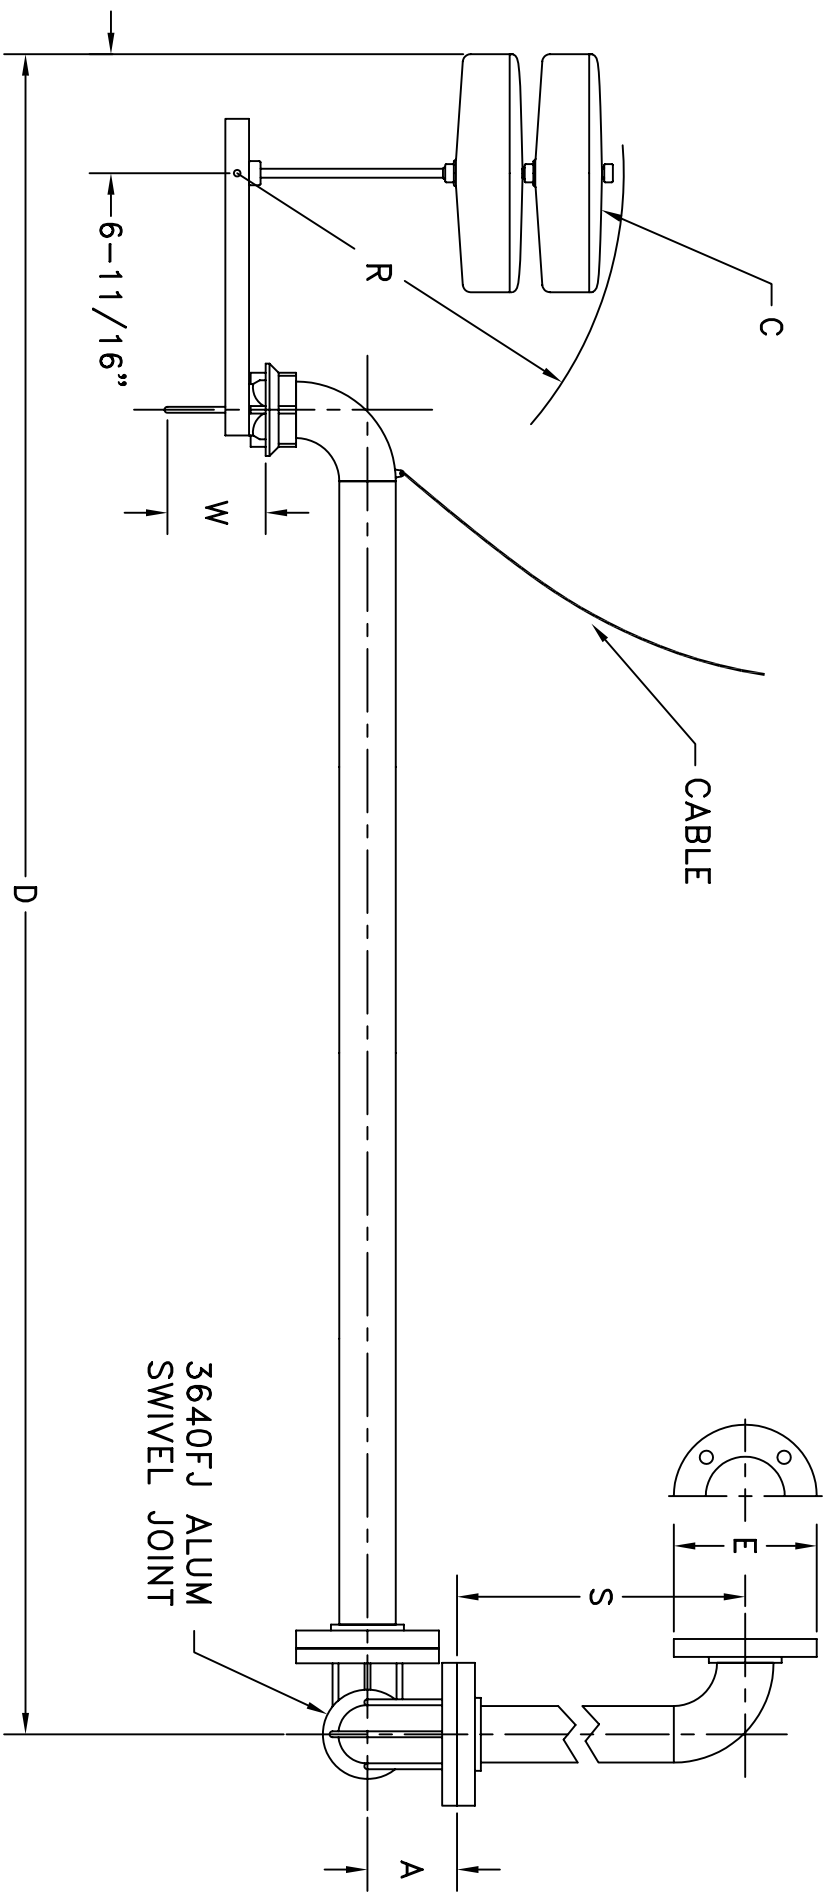

MATERIAL:  
ALUMINUM

### 764VE FLOATING SUCTION ASSEMBLY

SIZE	2"	3"	4"	6"
A	5-1/2"	5"	6-1/16"	7-3/4"
C (FLOATS)	1	2	2	4
D	121-1/4"	121-1/4"	121-1/4"	120-1/8"
E	6"	7-1/2"	9"	11"
R	28-1/8"	28-1/8"	28-1/8"	28-1/8"
S	111"	112-1/2"	114"	117"
W	6-1/2"	6-1/4"	6-1/2"	6-3/4"
∅ BOLT CIRCLE	4-3/4"	6"	7-1/2"	9-1/2"
NO. BOLTS - ∅	(4) 5/8"	(4) 5/8"	(8) 5/8"	(8) 3/4"